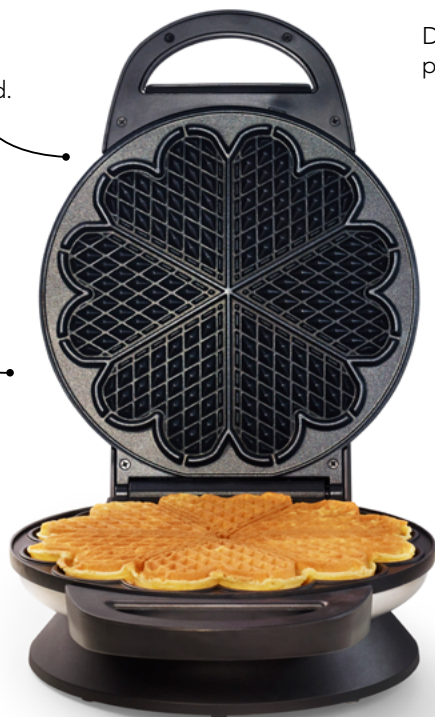

BELL

waffle iron

WAS-623Bell

This waffle iron bakes perfect, golden-brown and delicious waffles – every single time.

Air vents lets out steam – the waffles are fried, not cooked.

Conical plates ensure waffles with even thickness.

Thick plates provides even heat.

Designated dipper prevents spill!

Wilfa BELL
WAS-623Bell

- Powerful 1400W waffle iron
- 6 large, extra deep hearts – 23 cm diameter
- Adjustable thermostat
- Indicator lamps and bell – alerts when waffle is ready
- Double non-stick coating – easy to remove, lasts longer

Article no: 603835

EAN code: 7044876038357

Number in master carton: 4

Consumer carton

Size (cm) (D/W/H): 15.5 / 36.5 / 25.6

Weight (kg): 3,5

Master carton

Size (cm) (D/W/H): 32.5 / 37.5 / 53.5

Weight (kg): 15